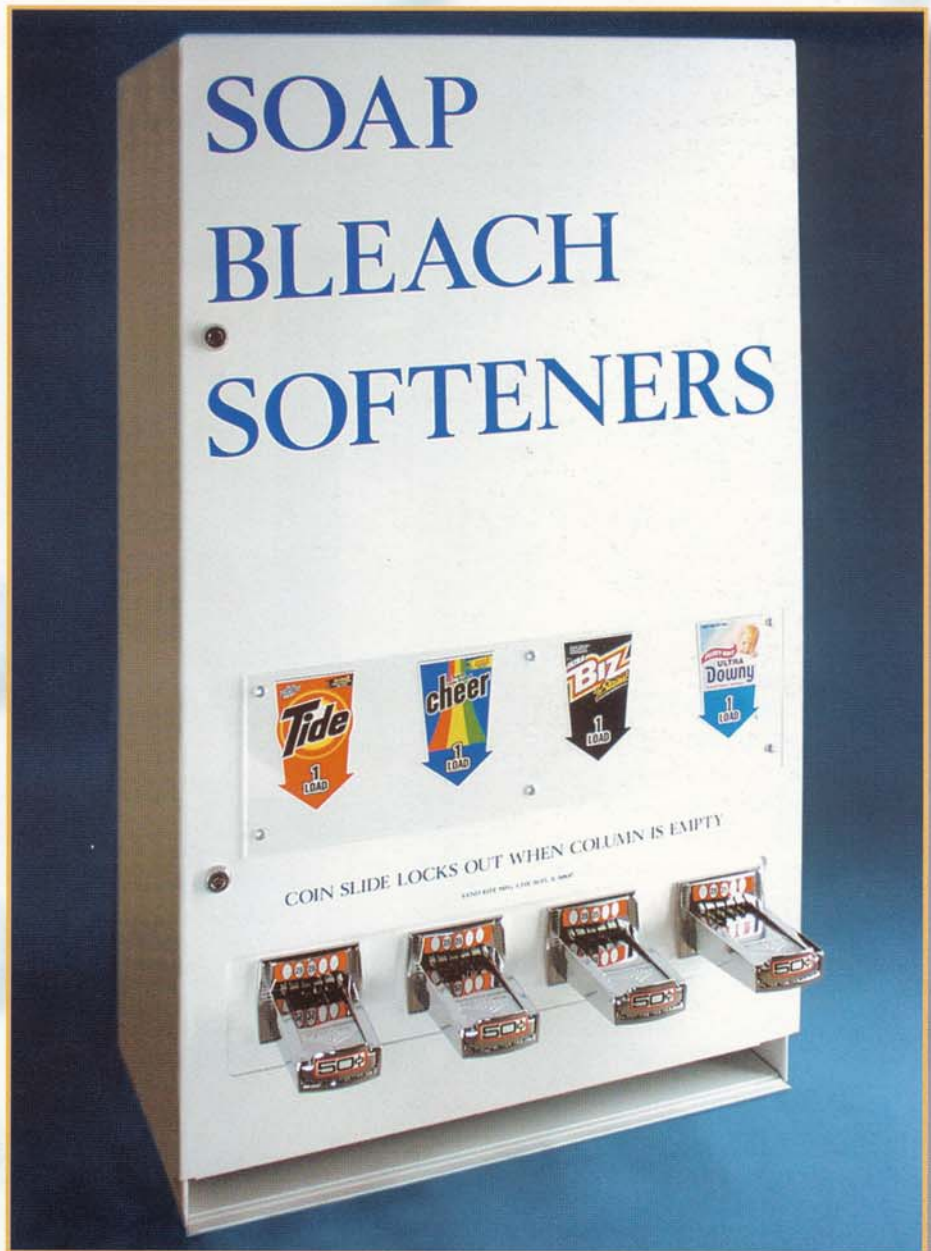

**The First
Name in Soap
Venders Since
1953**

**Vend Right
With
VEND-RITE**

We have soap venders sized to meet your every business need!

Cabinets all steel welded construction.

Venders are completely mechanical.

Can be equipped with ESD, Greenwald or Monarch vertical 5 coin slides, which adjust from .25¢ to $1.25

User friendly.

Vender compliments your store decor.

All these features combine to offer you years of reliable service.

VEND-RITE Mfg.

Chicago, IL

Satisfaction Guaranteed!

SECURITY BUILT IN- NOT ADDED ON!

MODEL 494